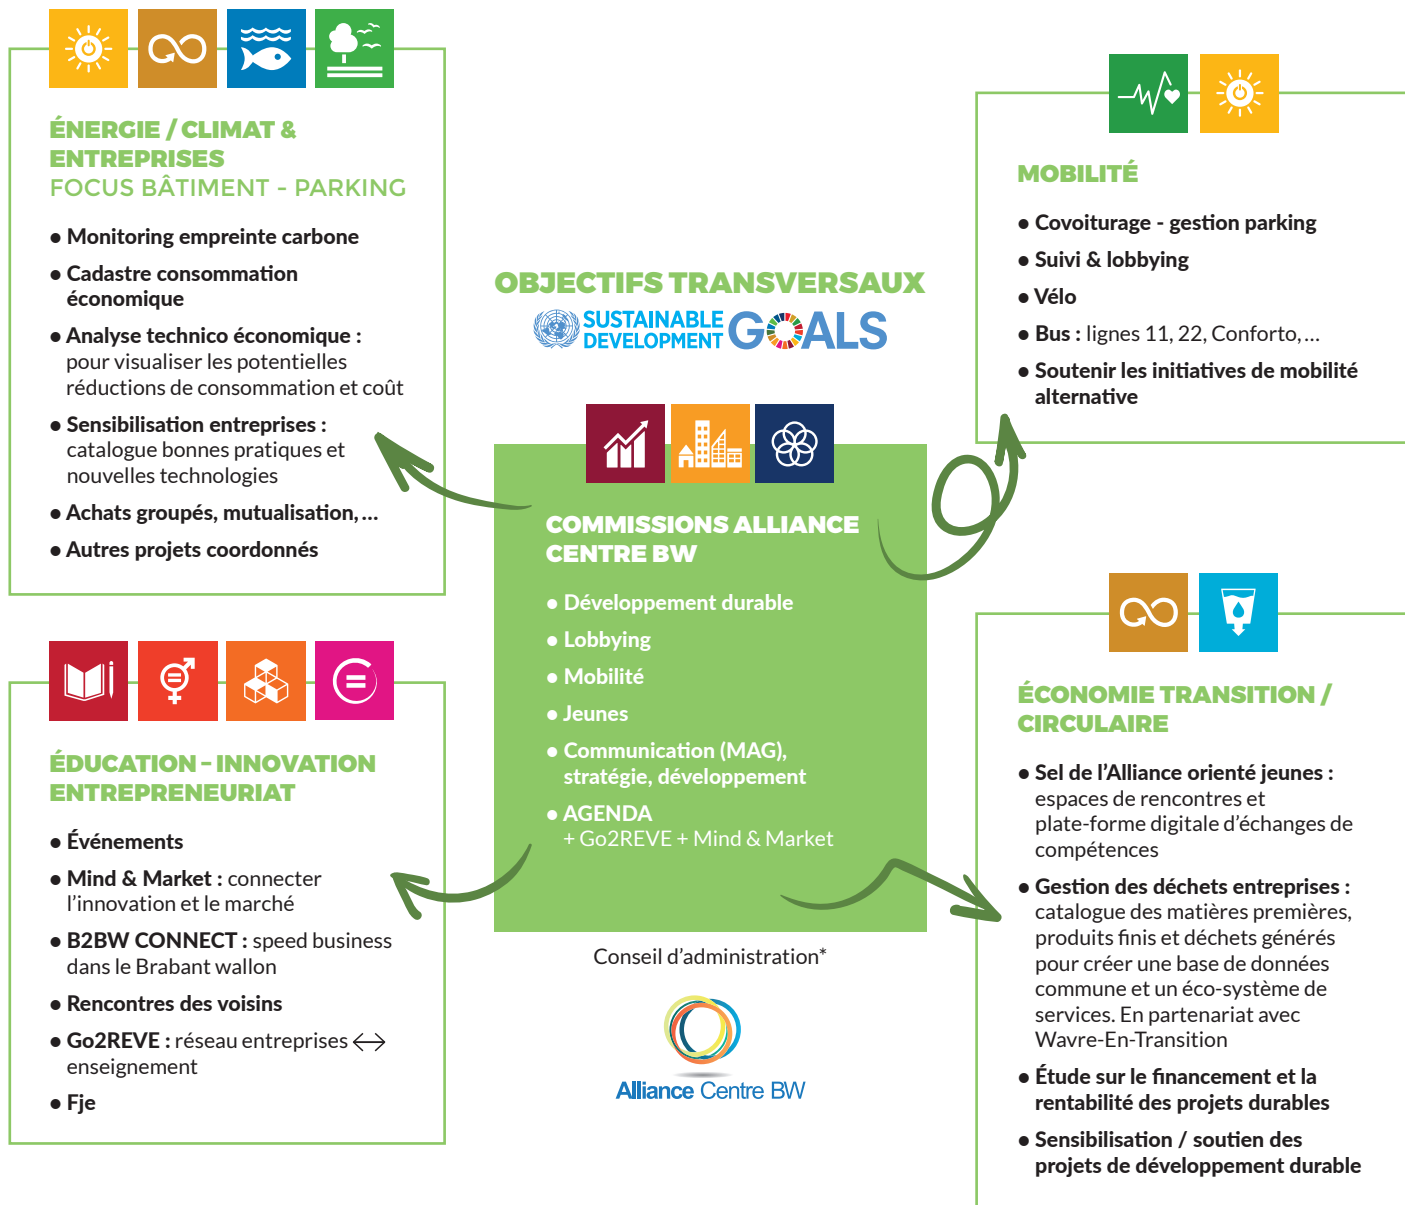

Carte de nos activités

ALLIANCE CENTRE BW

SUSTAINABLE DEVELOPMENT GOALS

*AGC Glass Europe, AXEDIS ASBL, AXISPARC, BNP PARIBAS FORTIS, CEI Louvain, CELES Avocats, CHAUSSURES MANIET, CLOSING, COM ON, DELFORGE FRERES, DRH PME, ENGIE Electrabel, Equanimity, GSK, IBA, InBW, INESU-IMMO safs (UCL), ING BANQUE, IT CONSULT, JH Finance & Consulting, LD Medical, MM Management sprl, Qualinvest, REALCO sa, RENEWI (SHANKS SA), SECUREX, UCL, VAN OOST, WEEFRY, Wilink insurance SA